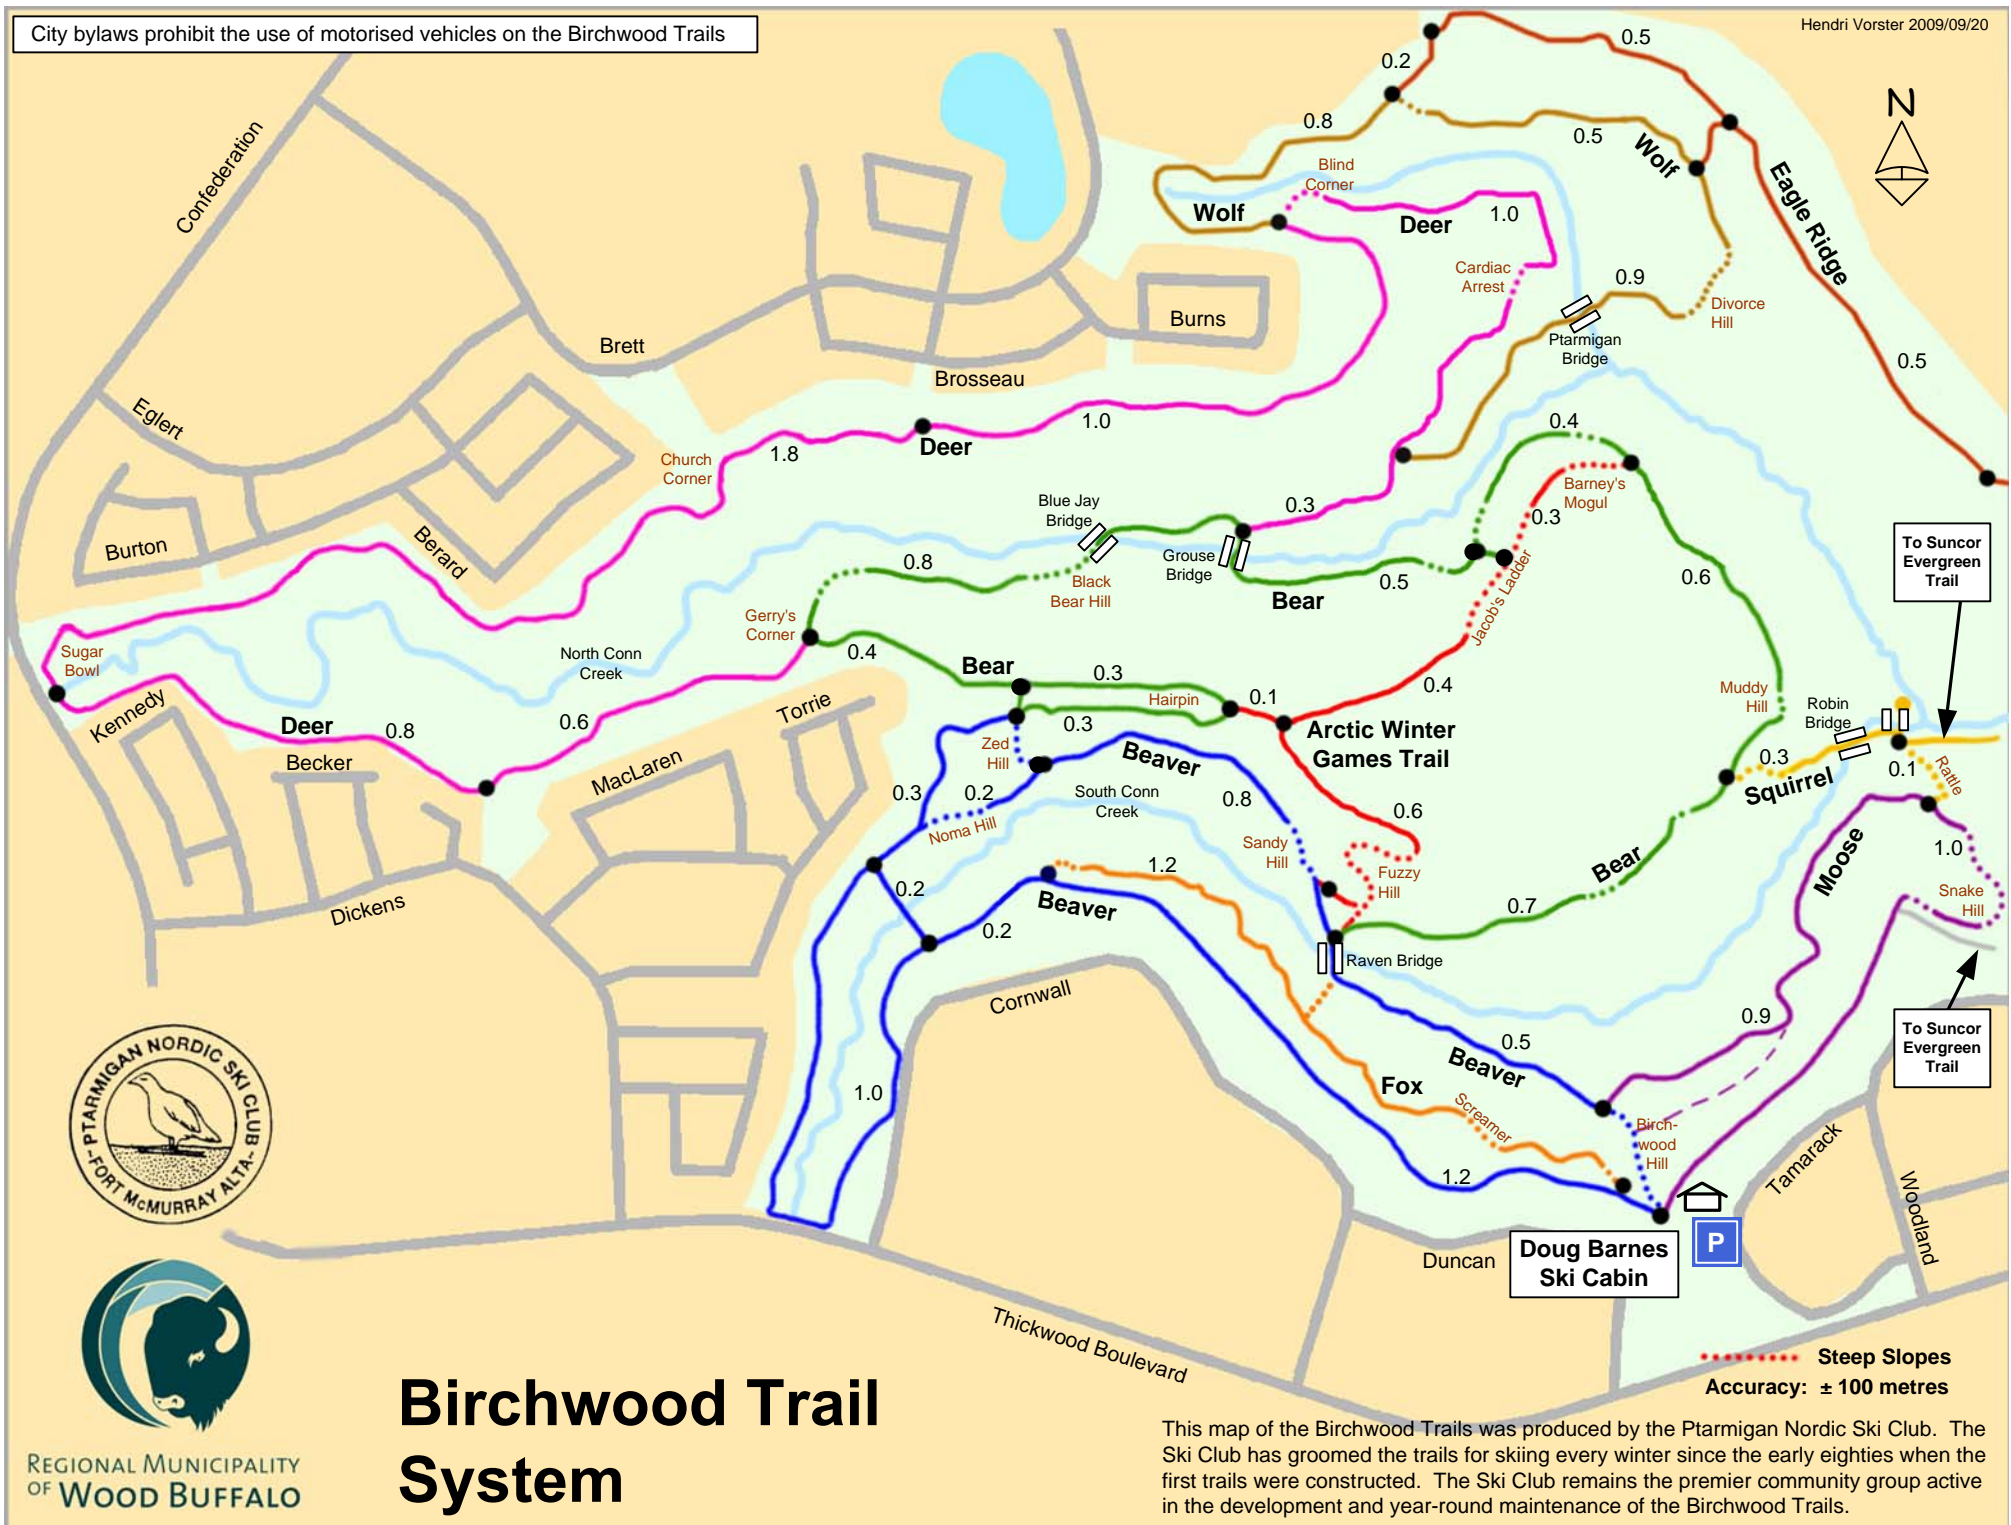

City bylaws prohibit the use of motorised vehicles on the Birchwood Trails

Hendri Vorster 2009/09/20

REGIONAL MUNICIPALITY
OF WOOD BUFFALO

Birchwood Trail System

This map of the Birchwood Trails was produced by the Ptarmigan Nordic Ski Club. The Ski Club has groomed the trails for skiing every winter since the early eighties when the first trails were constructed. The Ski Club remains the premier community group active in the development and year-round maintenance of the Birchwood Trails.